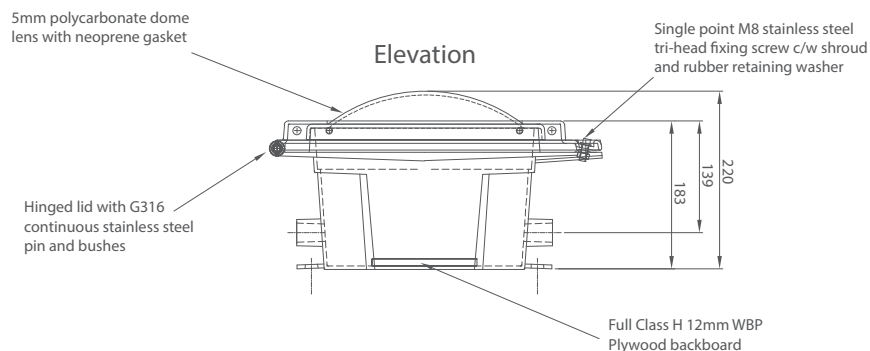

SuperiorBASE 230V

LED

Hinged Base Light For Illuminating Traffic Bollards

Cast from LM6-M cast aluminium and engineered to withstand the effects of multi-directional bollard impact.

- ▼ Long-life energy efficient LEDs
- ▼ IP67 hinged access
- ▼ Twin electrical connection turrets front and rear
- ▼ Compatible with all industry standard base lit traffic bollards*
- ▼ Easy to install and maintain
- ▼ Fully UK compliant
- ▼ Non corrosion guarantee of 15 Years

NHSS CE
national highway sector schemes
BS EN 12899-1 & BS EN 60598 compliant

www.mallatite.co.uk

SuperiorBASE

Plan

Base

Elevation

Front Elevation

- Base:**
- LM6-M cast aluminium body
 - Large internal capacity
 - Front and rear twin 25mm IP68 glands
 - 4 bolt down anchor points/feet
 - Continuous overhang 'Ground Line' cast into unit
 - 12mm non-hydroscopic WBP plywood base
 - M8 earth stud
 - 4mm thickness

- Lid / Lens:**
- Domed 5mm UV stable polycarbonate lens
 - Tool free lens replacement
 - Hinged LM6-M lid with bolt/pin retaining sections
 - Single angled tri-head lock as standard with the option of 2 or 3 point locking

- Compatibility:**
- 30mm up stand for bollard mounting
 - Pin and machine screw location points
 - Compatible with any industry standard bollard
 - Conversion plates available

- Light source:** 6 High power 6,000k LEDs. Built-in driver.
Output: 660 lumens
Connection: Plug & socket