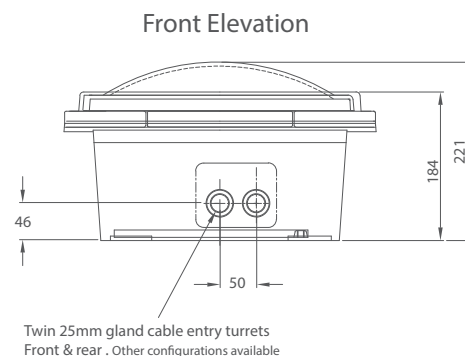

NHSS CE
national highway sector schemes
BS EN 12899-1 & BS EN 60598 compliant

www.mallatite.co.uk

SuperiorBASE

Plan

Base

Elevation

Front Elevation

- Base:**
- LM6-M cast aluminium body
 - Large internal capacity
 - Front and rear twin 25mm IP68 glands
 - 4 bolt down anchor points/feet
 - Continuous overhang 'Ground Line' cast into unit
 - 12mm non-hydroscopic WBP plywood base
 - M8 earth stud
 - 4mm thickness