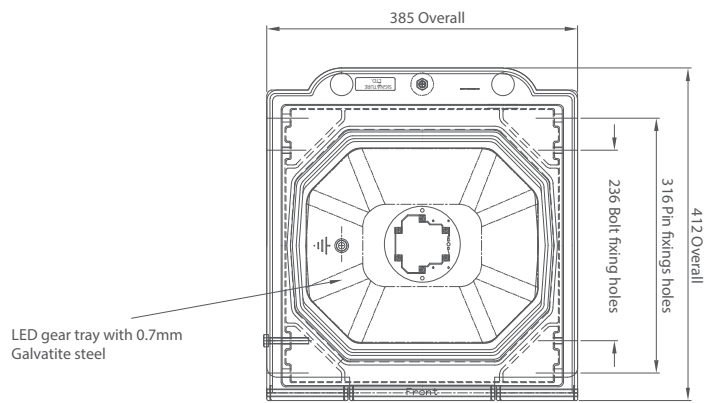

NHSS CE
national highway sector schemes
BS EN 12899-1 & BS EN 60598 compliant

www.mallatite.co.uk

SuperiorBASE

Plan

Base

Elevation

Front Elevation

- Base:**
- LM6-M cast aluminium body
 - Large internal capacity
 - Front and rear twin 25mm IP68 glands
 - 4 bolt down anchor points/feet
 - Continuous overhang 'Ground Line' cast into unit
 - 12mm non-hydroscopic WBP plywood base
 - M8 earth stud
 - 4mm thickness