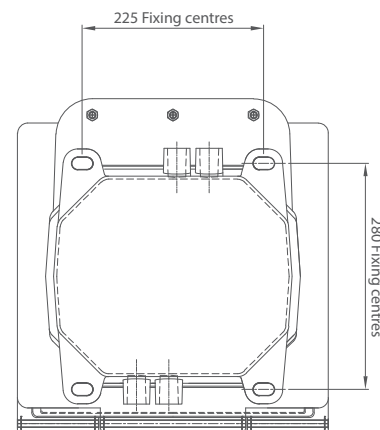

SuperiorBASE 230V

LED

Hinged Base Light For Illuminating Traffic Bollards

Cast from LM6-M cast aluminium and engineered to withstand the effects of multi-directional bollard impact.

- ▼ Long-life energy efficient LEDs
- ▼ IP67 hinged access
- ▼ Twin electrical connection turrets front and rear
- ▼ Compatible with all industry standard base lit traffic bollards*
- ▼ Easy to install and maintain
- ▼ Fully UK compliant
- ▼ Non corrosion guarantee of 15 Years

NHSS CE
national highway sector schemes
BS EN 12899-1 & BS EN 60598 compliant

www.mallatite.co.uk

SuperiorBASE

Plan

Base

Elevation

Front Elevation

- Base:**
- LM6-M cast aluminium body
 - Large internal capacity
 - Front and rear twin 25mm IP68 glands
 - 4 bolt down anchor points/feet
 - Continuous overhang 'Ground Line' cast into unit
 - 12mm non-hydroscopic WBP plywood base
 - M8 earth stud
 - 4mm thickness

- Lid / Lens:**
- Domed 5mm UV stable polycarbonate lens
 - Tool free lens replacement
 - Hinged LM6-M lid with bolt/pin retaining sections
 - Single angled tri-head lock as standard with the option of 2 or 3 point locking

- Compatibility:**
- 30mm up stand for bollard mounting
 - Pin and machine screw location points
 - Compatible with any industry standard bollard
 - Conversion plates available

- Light source:** 6 High power 6,000k LEDs. Built-in driver.
Output: 660 lumens
Connection: Plug & socket