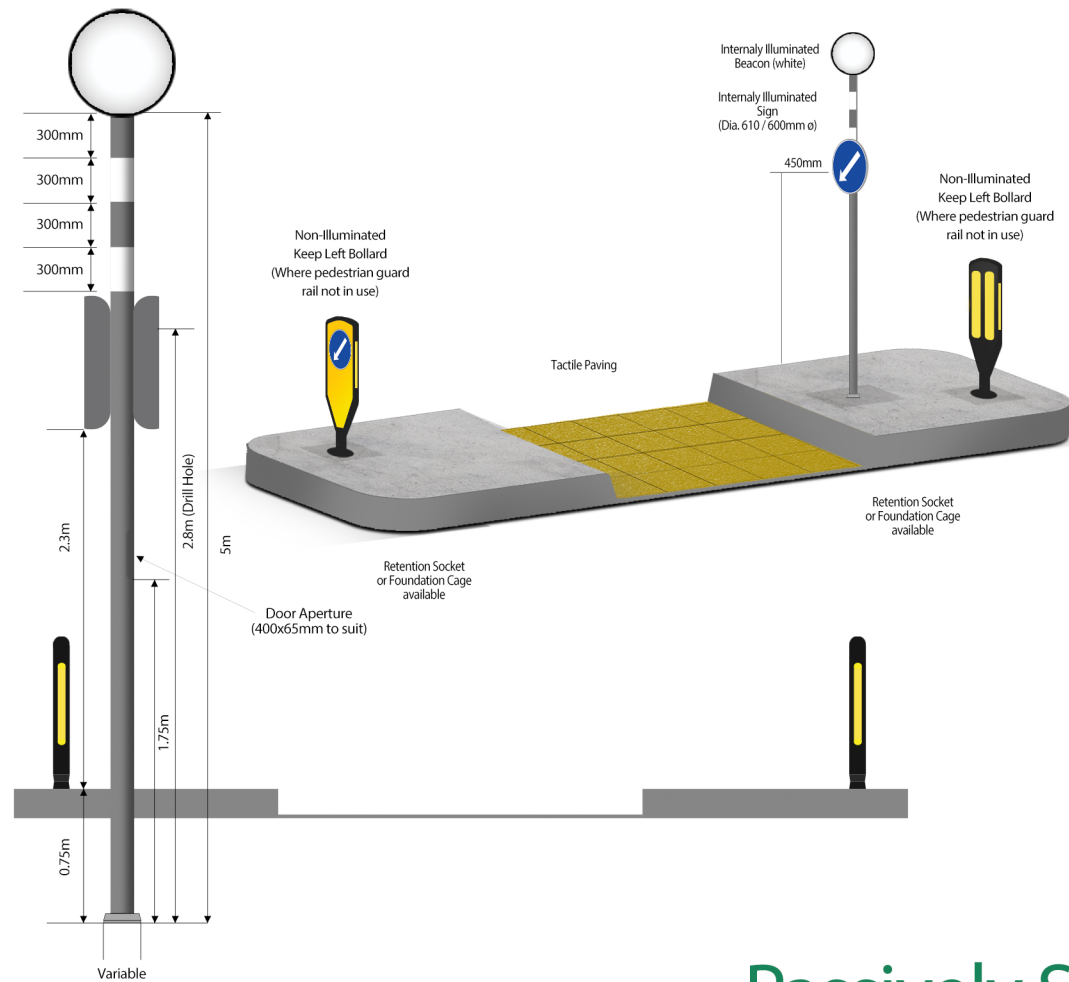

Bollard

- Mallatite 3SIXTY self-righting bollard
- Designed to BS8442 crash tested to BSEN12767
- 100NE4 classified
- 360 degree visibility
- Supplied as black as standard (white available)

Post

- Jerol passively safe complete with door and 76mm spigot
- Retention socket for easy and safer replacement
- Conforms to both BSEN12767 and BSEN12899-1
- 100:NE:2 classified
- Supplied in RAL 7023 grey (other colours available)

Beacon

- Centre island beacon made from longlasting HDPE
- Anti-vandal collar supplied as standard
- Compliant to BS8442:2015
- Supply options 240V, 24V AC/DC
- Low maintenance

LED Box Signs

- Mallatite TrafficSign LED 230V, 24V AC/DC
- Retroreflective translucent sign face
- Automatic dusk till dawn operation
- Low maintenance
- Conforms to BSEN12899-1

Passively Safe Assembly Island